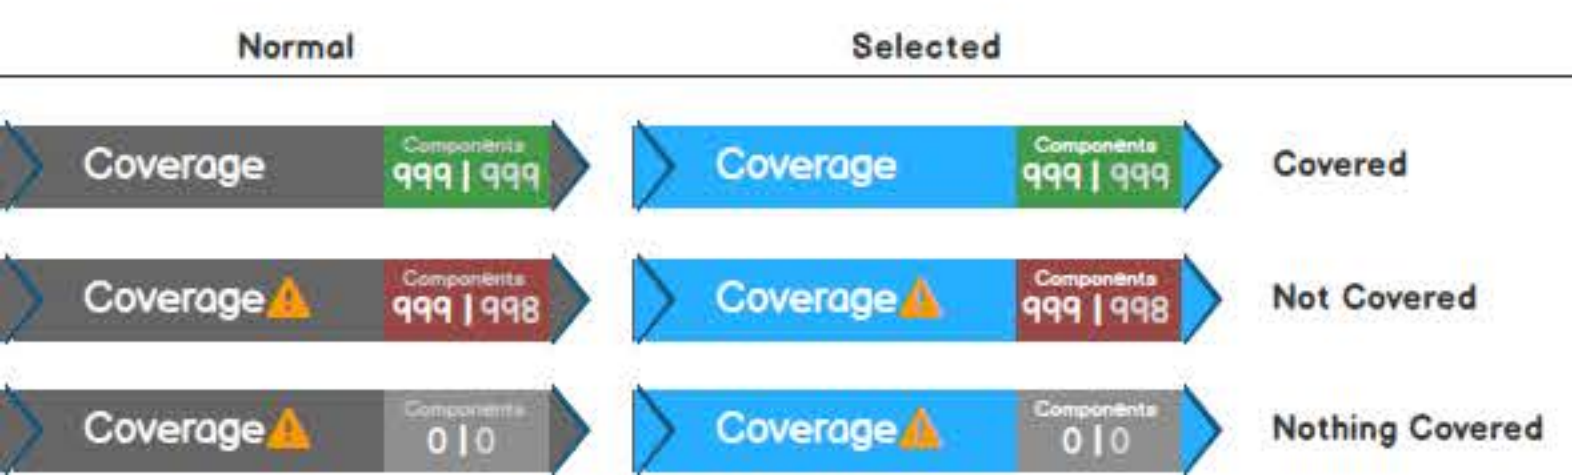

High Resolution  
1920 x 1200

Minimal Resolution  
1280 x 768

Worse case - Min Rez & 7 Tabs  
Tabs = 140px width  
\*Except Coverage = 160px width

Coverage Behavior